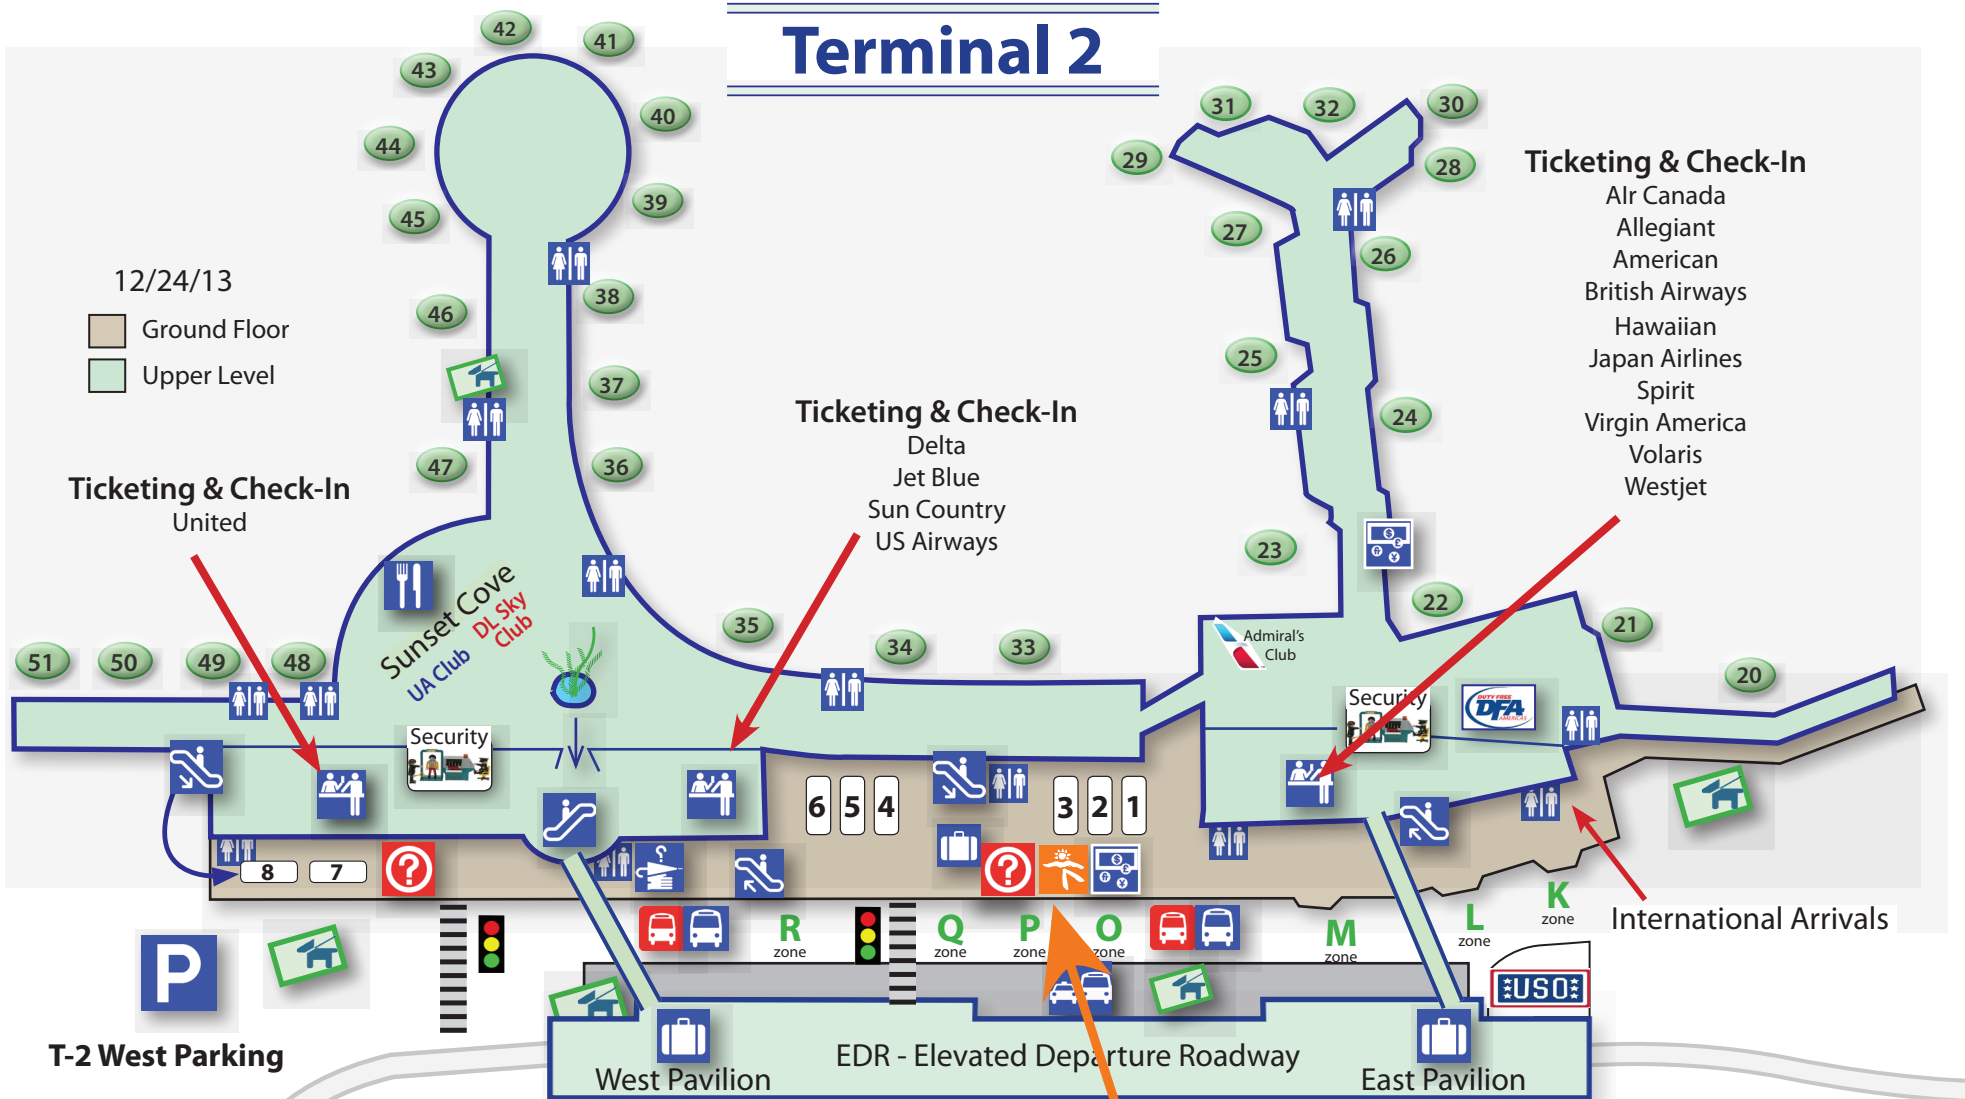

Terminal 2

	Arrival Escalators		Ticket Counters
	Currency Exchange		Meeting Zones
	Duty Free shop		Gate Number
	Ground Transportation		Pet Relief Area
	Lost & Found		Restroom

RANCHO LA PUERTA