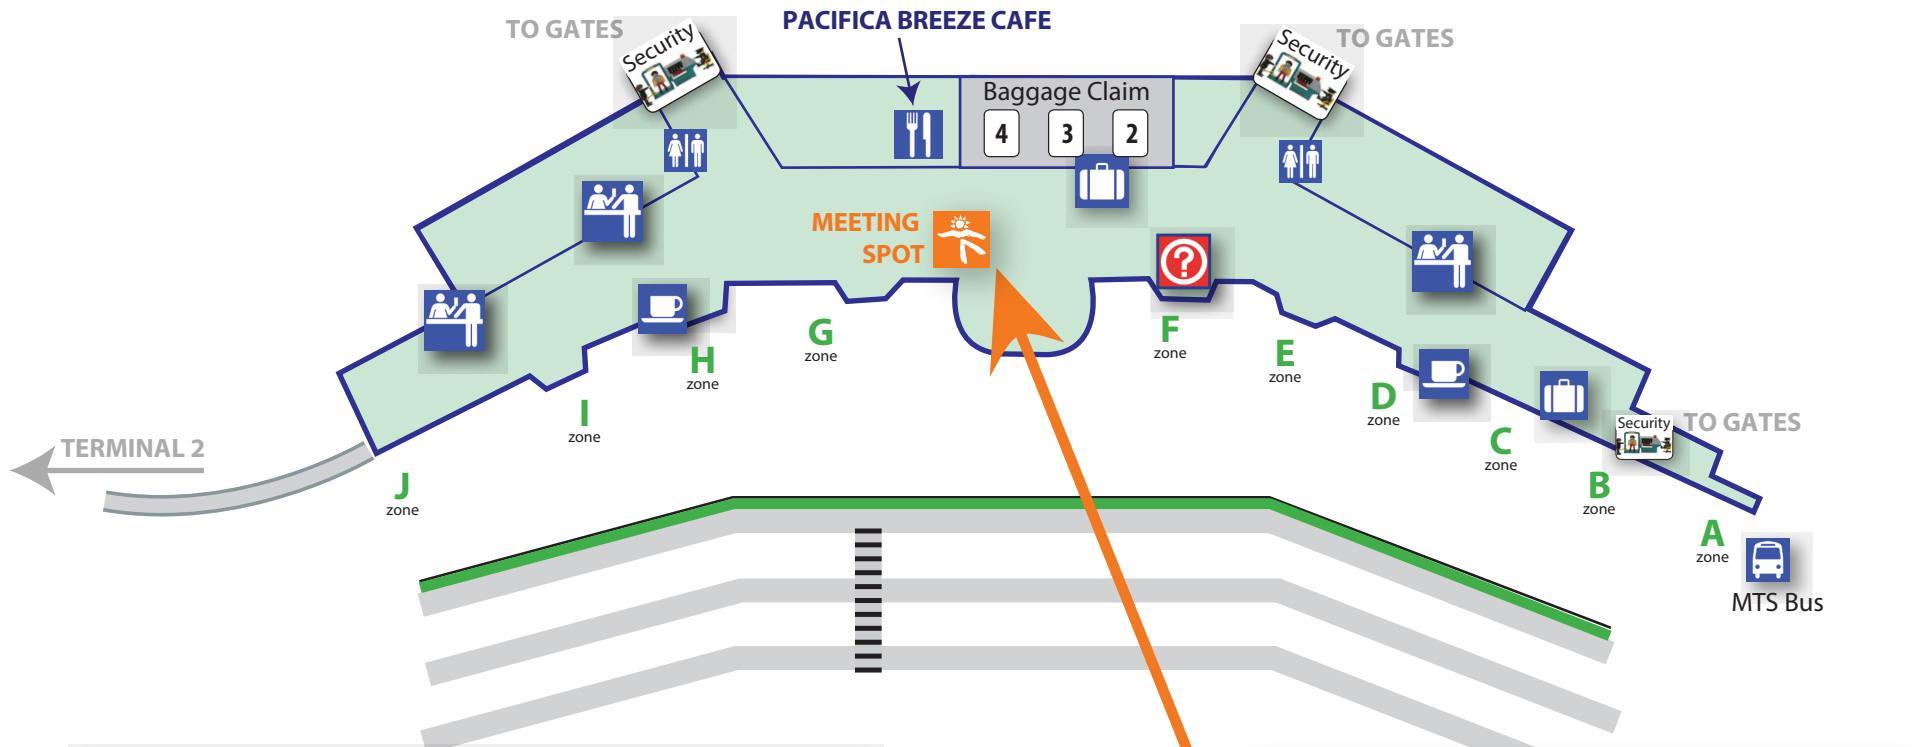

Terminal 1

A RANCH REPRESENTATIVE WILL BE WAITING INSIDE OF TERMINAL 1 DIRECTLY IN FRONT OF PACIFICA BREEZE CAFÉ.

IF YOU ARRIVE AT TERMINAL 2, PLEASE CLAIM YOUR LUGGAGE AND HEAD TO OUR MEETING PLACE.

	Baggage Claim		Ground Transportation
	Restroom		Meeting Zones
	Ticket Counters		

DIRECT NUMBER TO THE RANCH: 858-925-1214

RANCHO LA PUERTA