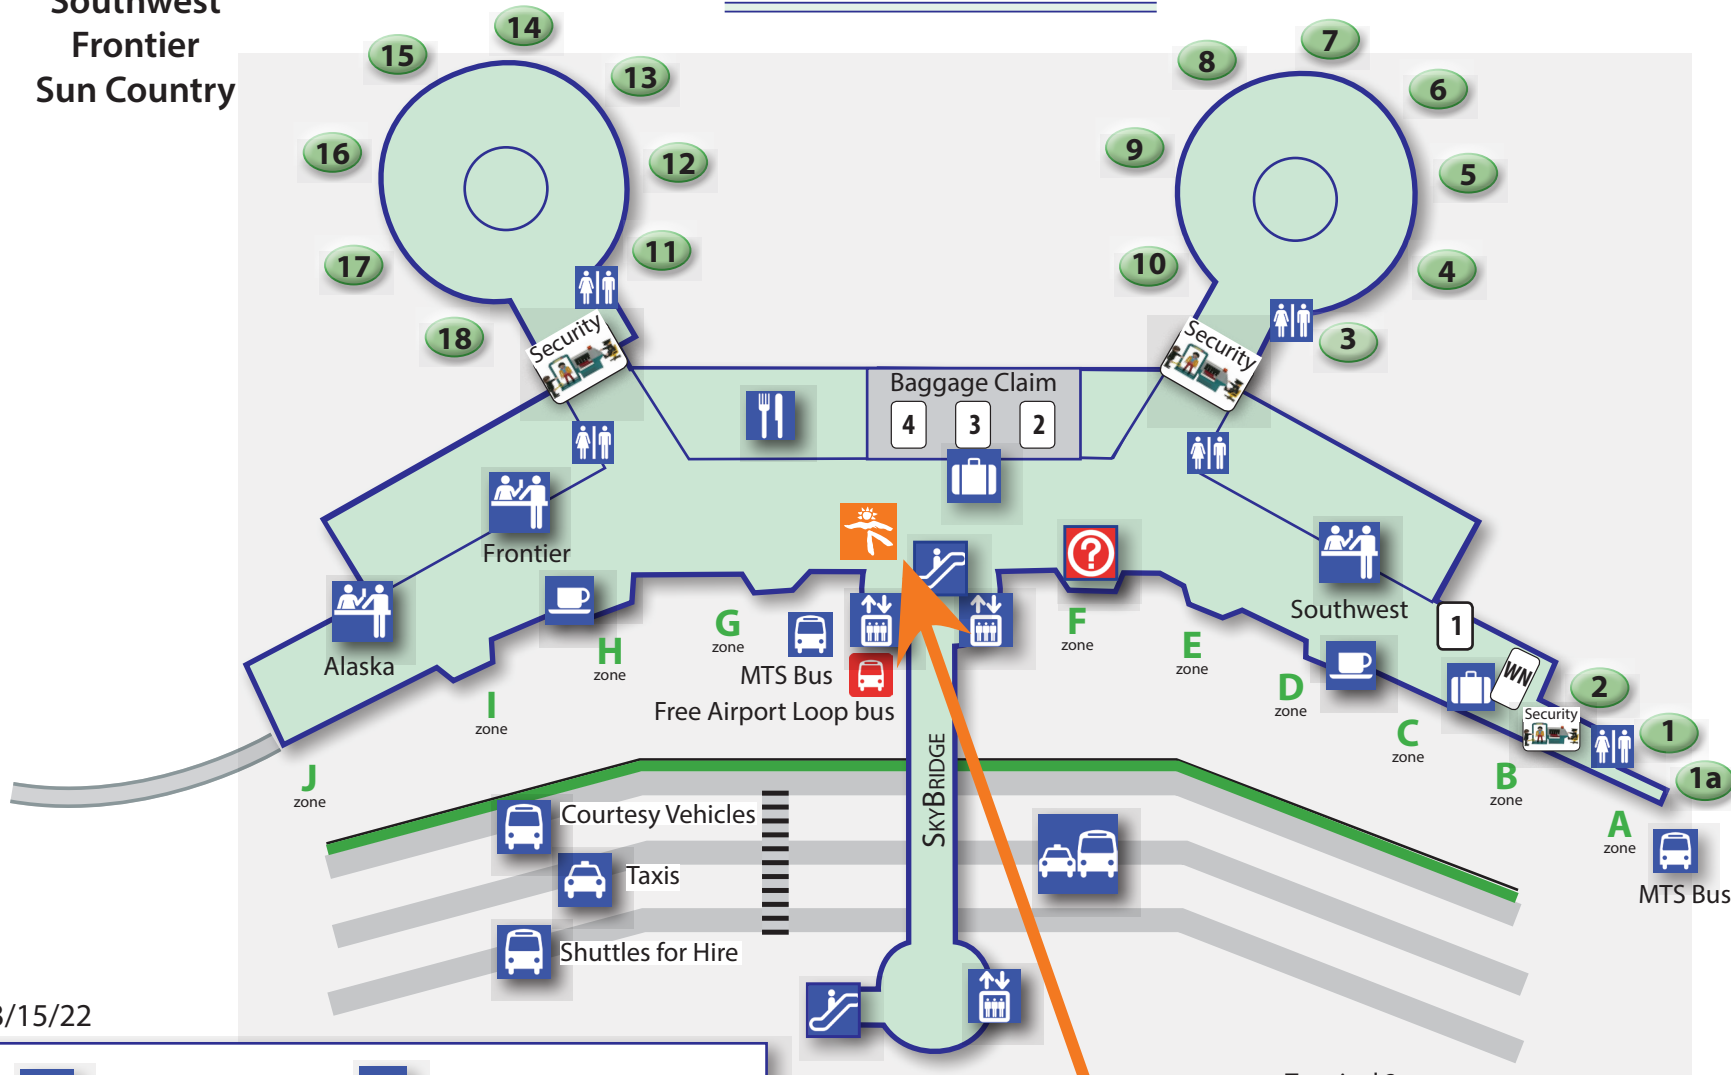

Ticketing & Check-In

Spirit
Southwest
Frontier
Sun Country

Terminal 1

3/15/22

	Baggage Claim		Ground Transportation
	Elevator		Meeting Zones
	Escalator		Restroom
	Gate Number		Ticket Counters

RANCHOLA PUERTA